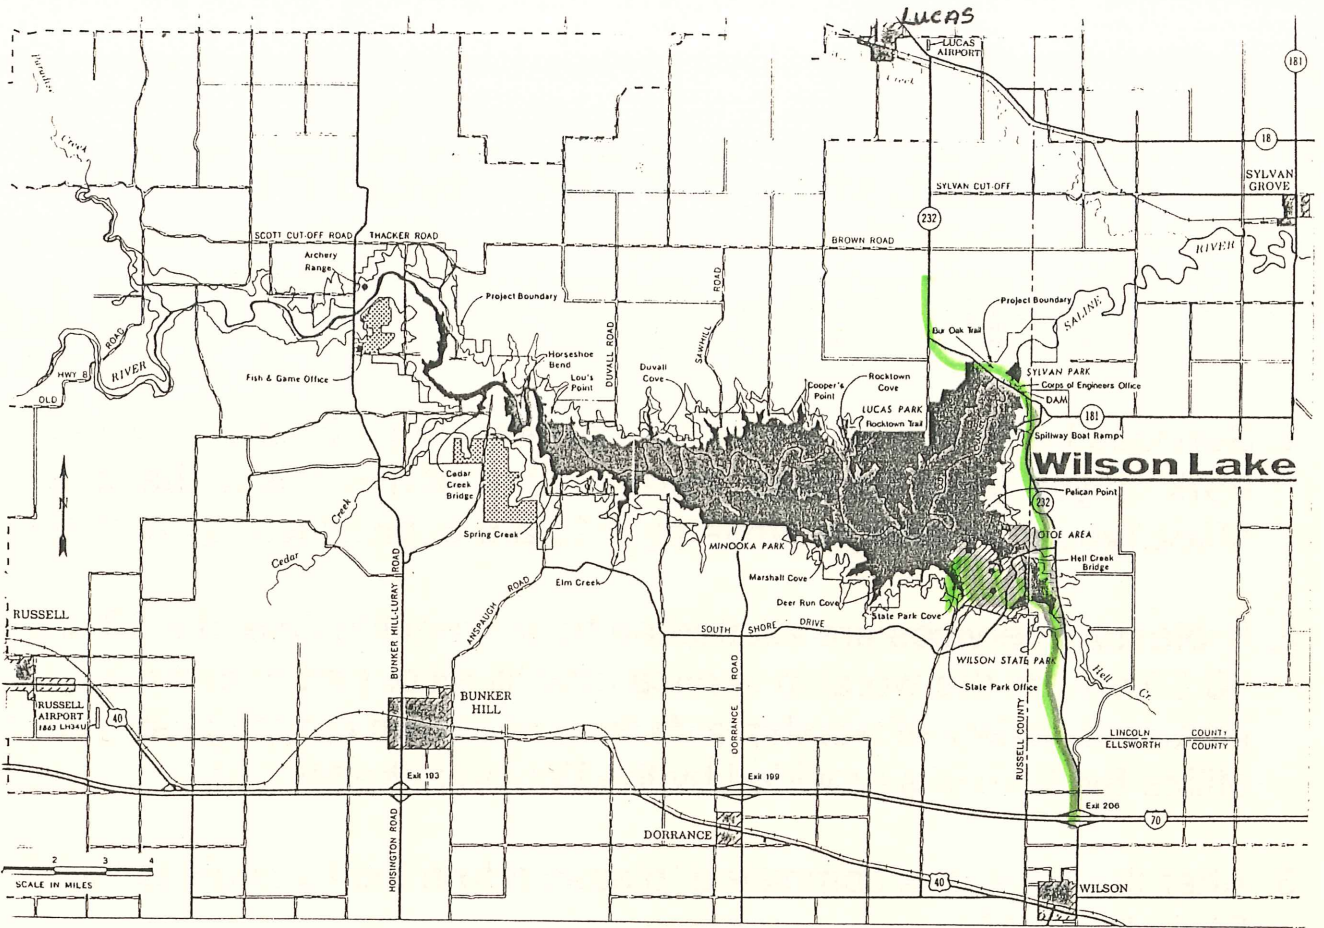

WILSON LAKE MINISTRY

Wilson State Park – Tatanka Lodge
Group Shelter

**WORSHIP SERVICES
MEMORIAL DAY WEEKEND
THROUGH
LABOR DAY WEEKEND**

This ministry Sponsored by Area Churches

**INTERDENOMINATIONAL
WORSHIP SERVICE**
Sunday Morning at 9:30 am

WILSON STATE PARK